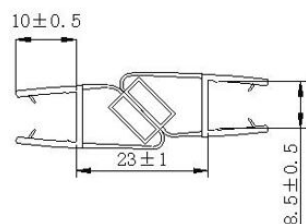

PRODUCT SHEET

Description:

PVC Seal Glass To Glass, White Magnet, 90/180DG, S-5711, F/8 mm Glass, 2,5 Mtr.

Item number:

15.22.306-1

Units	Box	Carton	HS Code	Barcode
Pair	4	16	3925901000	
				5704866443371

SISO A/S