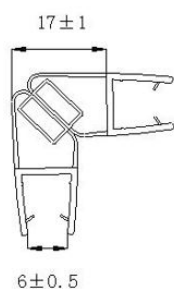

PRODUCT SHEET

Description:

PVC Seal Glass To Glass, White Magnet, 90/180DG, S-5711, F/8 mm Glass, 2,5 Mtr.

Item number:

15.22.306-1

Units	Box	Carton	HS Code	Barcode
Pair	4	16	3925901000	
				5704866443371

SISO A/S