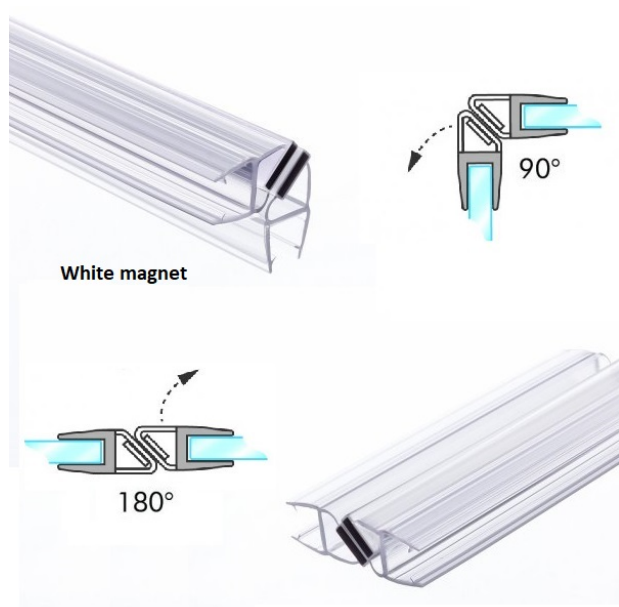

PRODUCT SHEET

Description:

PVC Seal Glass To Glass, White Magnet, 90/180DG, S-5711, F/8 mm Glass, 2,5 Mtr.

Item number:

15.22.306-1

Units	Box	Carton	HS Code	Barcode
Pair	4	16	3925901000	
				5704866443371

SISO A/S